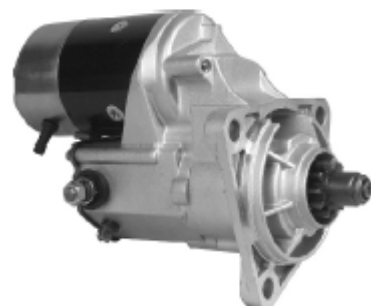

QDJ2206X12-000
24V/4.5KW/11T/CW

NIPPONDENSO STARTER

QDJ1206X15-000

QDJ2206X16-000
24V/4.5KW/11T/CW

SND25A02 24V/4.5KW/11T/CW

2-2108-ND 24V/4.5KW/11T/CW
12V/2.5KW/10/11T/CW 028000-9760 HINO W04D W04CT

128000-8620 24V/4.5KW/12T/CW