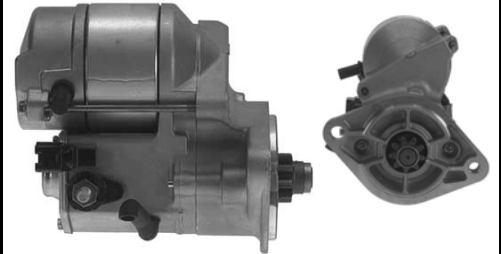

NIPPONDENSO STARTER

17774 17777 2-1984-ND 2-1972-ND
12V/1.4KW/13T/CCW 228000-6170