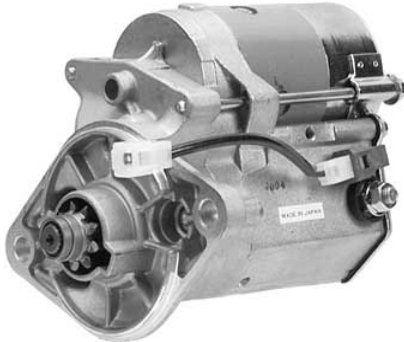

QDJ1277F-000 12V 1KW 9T CW
TOYOTA 7K

17001 QDJ1277E-000 28100-16041
12V 1KW 9T CCW TOYOTA 4AF

QDJ1277D-000 28100-22030 12V
1KW 9T CW TOYOTA 1ZZ-FE

NIPPONDENSO STARTER

2-1044-ND 16826 12V/1.0KW/9T/CW 028000-8050 TOYOTA COROLLA

16614 2-1754-ND QDJ2206G-000 QDJ1206G-000 24V/4.5KW/11T/CW 12V/2.5KW/10.11T/CW TOYOTA 2J

17615 2-2263-ND 12V/3.0KW/10T/CW 128000-5720

2-1029-ND 16823 12V/1.4KW/9T/CW 028000-9860

2-1614-ND 16831 12V/1.4KW/9T/CW 128000-9730

19855 12V/2.7KW/10T/CW 428000-3140

2-1195-ND 16878

2-1043-ND 16827 12V/ 1KW /9T/ CW TOYOTA COROLLA

2-1393-ND 17020 12V/1.4KW/11T/CW 128000-3500

2-1410-ND 17091

2-1060-ND 17125 12V/1.6KW/9T/CW 128000-5630

2-1200-ND 17202

NIPPONDENSO STARTER

2-1401-ND 17204

2-1459-ND 17216
12V/1.4KW/11T/CW

2-1405-ND 17256
12V/1.4KW/9T/CW 128000-8500

17286 24V/4.5KW/11T/CW 028000-5300 TOYOTA 2D

2-1034-ND 17285

2-1220-ND 17298
12V/1.0KW/9T/CW

17375 12V/1.2KW/15T/CW
028000-7640