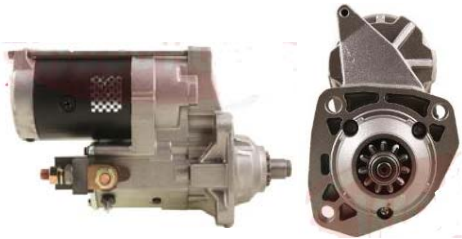

NIPPONDENSO STARTER

2-2726-ND 18018 12V/3KW/11T/CW

18505