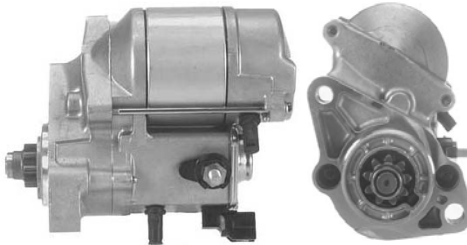

QDJ1277F-000 12V 1KW 9T CW
TOYOTA 7K

17001 QDJ1277E-000 28100-16041
12V 1KW 9T CCW TOYOTA 4AF

QDJ1277D-000 28100-22030 12V
1KW 9T CW TOYOTA 1ZZ-FE

NIPPONDENSO STARTER

2-1044-ND 16826 12V/1.0KW/9T/CW 028000-8050 TOYOTA COROLLA

16614 2-1754-ND QDJ2206G-000 QDJ1206G-000 24V/4.5KW/11T/CW 12V/2.5KW/10.11T/CW TOYOTA 2J

17615 2-2263-ND 12V/3.0KW/10T/CW 128000-5720

2-1029-ND 16823 12V/1.4KW/9T/CW 028000-9860

2-1614-ND 16831 12V/1.4KW/9T/CW 128000-9730

NIPPONDENSO STARTER

2-1703-ND 17520
12V/1.0KW/9T/CW 228000-2310
TOYOTA APRUNNER

2-1708-ND 17523
12V/1.4KW/9T/CW 228000-2740

2-1399/1701-ND 17526
12V/1.2KW/9T/CW 228000-6420

2-1586-ND 17529
12V/1.4KW/9T/CW 228000-1960

2-1707-ND 17530

2-1697-ND 17531
12V/1.2KW/9T/CW 228000-0900

19744 2-2265-ND 12V/2.5KW/11T/CW
028000-9040 TOYOTA

2-1704-ND 17534
12V/1.4KW/13T/CCW 228000-0830

2-1698-ND 17536
12V/1.2KW/9T/CW 228000-3280

2-1706-ND 17537
12V/1.2KW/9T/CW 228000-1620