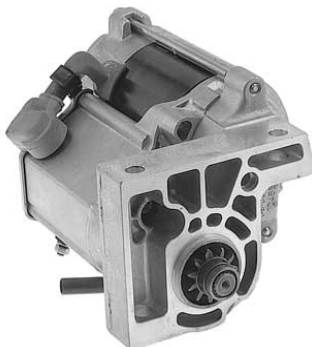

QDJ1277F-000 12V 1KW 9T CW
TOYOTA 7K

17001 QDJ1277E-000 28100-16041
12V 1KW 9T CCW TOYOTA 4AF

QDJ1277D-000 28100-22030 12V
1KW 9T CW TOYOTA 1ZZ-FE

NIPPONDENSO STARTER

2-1044-ND 16826 12V/1.0KW/9T/CW 028000-8050 TOYOTA COROLLA

16614 2-1754-ND QDJ2206G-000 QDJ1206G-000 24V/4.5KW/11T/CW 12V/2.5KW/10.11T/CW TOYOTA 2J

17615 2-2263-ND 12V/3.0KW/10T/CW 128000-5720

2-1029-ND 16823 12V/1.4KW/9T/CW 028000-9860

2-1614-ND 16831 12V/1.4KW/9T/CW 128000-9730

19855 12V/2.7KW/10T/CW 428000-3140

2-1195-ND 16878

2-1043-ND 16827 12V/ 1KW /9T/ CW TOYOTA COROLLA

2-1393-ND 17020 12V/1.4KW/11T/CW 128000-3500

2-1410-ND 17091

2-1060-ND 17125 12V/1.6KW/9T/CW 128000-5630

2-1200-ND 17202

NIPPONDENSO STARTER

2-1401-ND 17204

2-1459-ND 17216
12V/1.4KW/11T/CW

2-1405-ND 17256
12V/1.4KW/9T/CW 128000-8500

17286 24V/4.5KW/11T/CW 028000-5300 TOYOTA 2D

2-1034-ND 17285

2-1220-ND 17298
12V/1.0KW/9T/CW

17375 12V/1.2KW/15T/CW
028000-7640