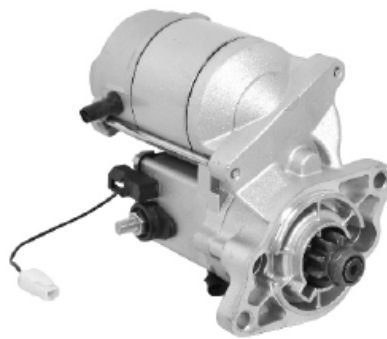

16828 2-1040-ND
12V/1.0KW/9T/CW 028000-8220

QDJ1223B-000 12V/2.2KW/11T/CW
TOYOTA 2L

NIPPONDENSO STARTER

QDJ1223C-000 12V/2.2KW/10T/CW
TOYOTA 3L

QDJ1223A-000 12V/2.2KW/11T/CW
KIA

QDJ1223F-000 03111-4140
OK55218400A 12V/2.2KW/10T/CW
KIA

QDJ1223L-000 12V/2.2KW/11T/CW

NIPPONDENSO STARTER

QDJ1223M-000 12V/2.2KW/9T/CW

QDJ1223N-000 12V/2.2KW/10T/CW

17532 2-1696-ND
12V/1.4KW/9T/CW 228000-3210

17240 2-1197-ND
12V/1.2KW/9T/CW 128000-7010

18400 2-2658-ND
12V/1.4KW/9T/CW 228000-0980

2-1037-ND 16830
12V/2.5KW/11T/CW
028000-5580 TOYOTA

17998 12V/0.8KW/9T/CW
428000-3390

32630 12V/1.0KW/9T/CW
228000-7580

17198 12V/2.7KW/10T/CW 228000-4940

2-2708-ND 17290
12V/2.5KW/11T/CW
128000-4110

2-2709-ND 17292
12V/2.5KW/11T/CW
128000-5090