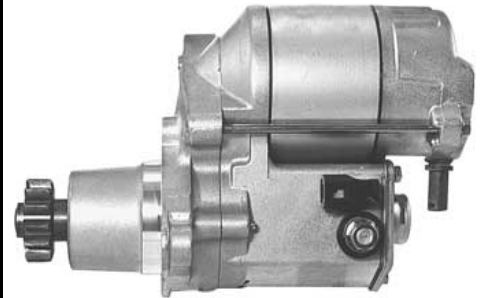

2-1220-ND 17298
12V/1.0KW/9T/CW