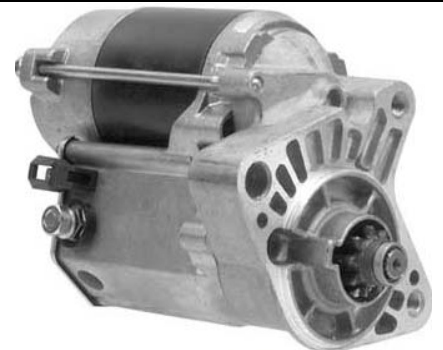

QDJ1277F-000 12V 1KW 9T CW
TOYOTA 7K

17001 QDJ1277E-000 28100-16041
12V 1KW 9T CCW TOYOTA 4AF

QDJ1277D-000 28100-22030 12V
1KW 9T CW TOYOTA 1ZZ-FE

NIPPONDENSO STARTER

2-1044-ND 16826 12V/1.0KW/9T/CW 028000-8050 TOYOTA COROLLA

16614 2-1754-ND QDJ2206G-000 QDJ1206G-000 24V/4.5KW/11T/CW 12V/2.5KW/10.11T/CW TOYOTA 2J

17615 2-2263-ND 12V/3.0KW/10T/CW 128000-5720

2-1029-ND 16823 12V/1.4KW/9T/CW 028000-9860

2-1614-ND 16831 12V/1.4KW/9T/CW 128000-9730

NIPPONDENSO STARTER

2-1401-ND 17204

2-1459-ND 17216
12V/1.4KW/11T/CW

2-1405-ND 17256
12V/1.4KW/9T/CW 128000-8500

17286 24V/4.5KW/11T/CW 028000-5300 TOYOTA 2D

2-1034-ND 17285

2-1220-ND 17298
12V/1.0KW/9T/CW

17375 12V/1.2KW/15T/CW
028000-7640

17382 12V/1.2KW/11T/CW
128000-1150

2-1404-ND 17400

2-1197-ND 17403

2-1404-ND 17404

2-1074-ND 17422
12V/1.6KW/9T/CW 128000-8200

NIPPONDENSO STARTER

2-1527-ND 17460
12V/1.2KW/10T/CW 228000-0360

2-1528-ND 17464
12V/1.2KW/9T/CW 128000-9750