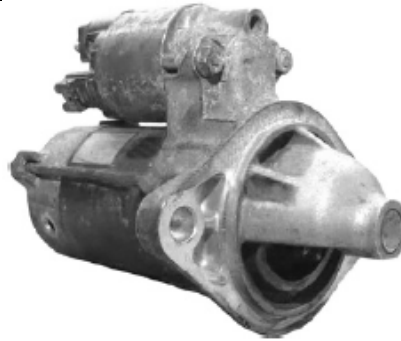

2-1037-ND 16830
12V/2.5KW/11T/CW
028000-5580 TOYOTA

17998 12V/0.8KW/9T/CW
428000-3390

32630 12V/1.0KW/9T/CW
228000-7580

17198 12V/2.7KW/10T/CW 228000-4940

2-2708-ND 17290
12V/2.5KW/11T/CW
128000-4110

2-2709-ND 17292
12V/2.5KW/11T/CW
128000-5090