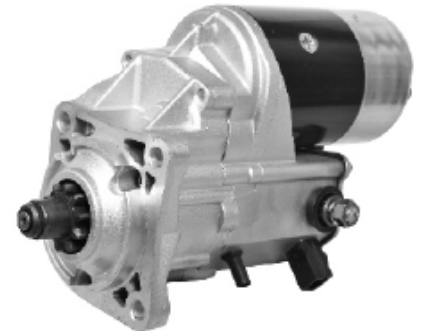

QDJ1277F-000 12V 1KW 9T CW
TOYOTA 7K

17001 QDJ1277E-000 28100-16041
12V 1KW 9T CCW TOYOTA 4AF

QDJ1277D-000 28100-22030 12V
1KW 9T CW TOYOTA 1ZZ-FE

NIPPONDENSO STARTER

2-1044-ND 16826 12V/1.0KW/9T/CW 028000-8050 TOYOTA COROLLA

16614 2-1754-ND QDJ2206G-000 QDJ1206G-000 24V/4.5KW/11T/CW 12V/2.5KW/10.11T/CW TOYOTA 2J

17615 2-2263-ND 12V/3.0KW/10T/CW 128000-5720

2-1029-ND 16823 12V/1.4KW/9T/CW 028000-9860

2-1614-ND 16831 12V/1.4KW/9T/CW 128000-9730

2-1807-ND 17573
12V/1.4KW/10T/CW 228000-3390

2-1822-ND 17574
12V/1.4KW/11T/CW 228000-3400

2-1442-ND 17579

2-1827-ND 17584
12V/1.2KW/9T/CW 228000-3990

18558 12V/2.5KW/11T/CW
028000-7220

17418 12V/2.7KW/10T/CW
228000-1350

17362 2-1750-ND
12V/2.5KW/13T/CW JOHN DEERE

2-1834-ND 17687
12V/1.2KW/13T/CCW 228000-0820

2-1837-ND 17707

NIPPONDENSO STARTER

2-1835-ND 17715
12V/1.4KW/13T/CCW 228000-5490

2-1836-ND 17716
12V/1.2KW/13T/CCW 228000-5670