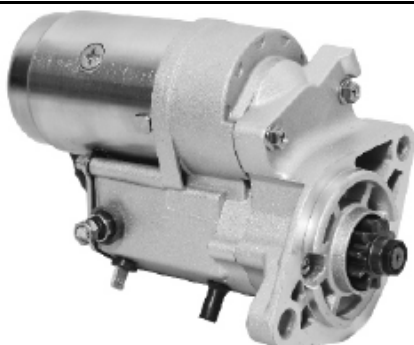

QDJ1277F-000 12V 1KW 9T CW
TOYOTA 7K

17001 QDJ1277E-000 28100-16041
12V 1KW 9T CCW TOYOTA 4AF

QDJ1277D-000 28100-22030 12V
1KW 9T CW TOYOTA 1ZZ-FE

NIPPONDENSO STARTER

2-1044-ND 16826 12V/1.0KW/9T/CW 028000-8050 TOYOTA COROLLA

NIPPONDENSO STARTER

19610 12V/0.6KW/10T/CCW
228000-9480

2-1984/1972-ND

2-1070-ND 17259/17424
12V/1.4KW/9T/CW 128000-9300

32415 12V/2.2KW/10T/CW
228000-5020

ST-DS-087 128000-712

2-1693-ND 12V/0.8KW/8T/CW
12800-568

18556 12V/2.0KW/9T/CW
228000-6950

18995 12V/2.0KW/11T/CW
228000-1090

18153 12V/2.0KW/11T/CW
128000-2160

SND22A02 24V/1.4KW/9T/CW

SND22A03 24V/1.4KW/11T/CW

SND22A04 24V/1.4KW/9T/CW

NIPPONDENSO STARTER

17665 12V/1.6KW/9T/CW
228000-5040