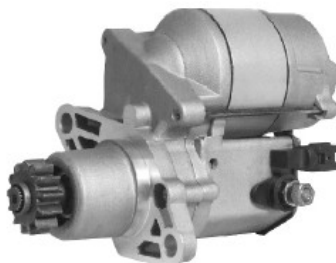

NIPPONDENSO STARTER

19610 12V/0.6KW/10T/CCW
228000-9480

2-1984/1972-ND

2-1070-ND 17259/17424
12V/1.4KW/9T/CW 128000-9300

32415 12V/2.2KW/10T/CW
228000-5020

ST-DS-087 128000-712

2-1693-ND 12V/0.8KW/8T/CW
12800-568

18556 12V/2.0KW/9T/CW
228000-6950

18995 12V/2.0KW/11T/CW
228000-1090

18153 12V/2.0KW/11T/CW
128000-2160

SND22A02 24V/1.4KW/9T/CW

SND22A03 24V/1.4KW/11T/CW

SND22A04 24V/1.4KW/9T/CW

NIPPONDENSO STARTER

17665 12V/1.6KW/9T/CW
228000-5040

QDJ1280J-000 2-2988-ND 31123
12V/1.7KW/11T/CW

12V/1.7KW/11T/CCW 228000-4960

18154 2-2209-ND
12V/2.0KW/9T/CW 028000-9030

2-1056-ND 16978
12V/1.4KW/13T/CCW 128000-8030

17189 2-1075-ND
12V/2.0KW/9T/CW
128000-7380