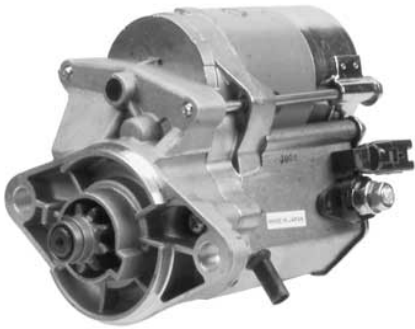

QDJ1277F-000 12V 1KW 9T CW
TOYOTA 7K

17001 QDJ1277E-000 28100-16041
12V 1KW 9T CCW TOYOTA 4AF

QDJ1277D-000 28100-22030 12V
1KW 9T CW TOYOTA 1ZZ-FE

NIPPONDENSO STARTER

2-1044-ND 16826 12V/1.0KW/9T/CW 028000-8050 TOYOTA COROLLA

16614 2-1754-ND QDJ2206G-000 QDJ1206G-000 24V/4.5KW/11T/CW 12V/2.5KW/10.11T/CW TOYOTA 2J

17615 2-2263-ND 12V/3.0KW/10T/CW 128000-5720

2-1029-ND 16823 12V/1.4KW/9T/CW 028000-9860

2-1614-ND 16831 12V/1.4KW/9T/CW 128000-9730

2-1587/1901-ND 17487
12V/1.2KW/9T/CW 128000-9790

2-1702-ND 17493
12V/1.4KW/9T/CW 228000-2890

2-1714-ND 17516
12V/1.4KW/9T/CW 228000-2050

17462 2-2214-ND
12V/2.7KW/11T/CW 228000-5810

2-1700-ND 17519
12V/1.4KW/9T/CW 228000-2960

NIPPONDENSO STARTER

2-1703-ND 17520
12V/1.0KW/9T/CW 228000-2310
TOYOTA APRUNNER

2-1708-ND 17523
12V/1.4KW/9T/CW 228000-2740

2-1399/1701-ND 17526
12V/1.2KW/9T/CW 228000-6420

2-1586-ND 17529
12V/1.4KW/9T/CW 228000-1960