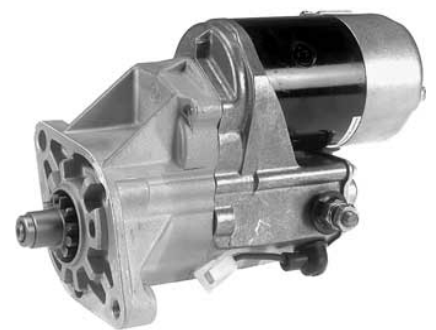

QDJ1223L-000 12V/2.2KW/11T/CW

NIPPONDENSO STARTER

QDJ1223M-000 12V/2.2KW/9T/CW

QDJ1223N-000 12V/2.2KW/10T/CW

17532 2-1696-ND
12V/1.4KW/9T/CW 228000-3210

17240 2-1197-ND
12V/1.2KW/9T/CW 128000-7010

18400 2-2658-ND
12V/1.4KW/9T/CW 228000-0980

2-1037-ND 16830
12V/2.5KW/11T/CW
028000-5580 TOYOTA

17998 12V/0.8KW/9T/CW
428000-3390

32630 12V/1.0KW/9T/CW
228000-7580

17198 12V/2.7KW/10T/CW 228000-4940

2-2708-ND 17290
12V/2.5KW/11T/CW
128000-4110

2-2709-ND 17292
12V/2.5KW/11T/CW
128000-5090