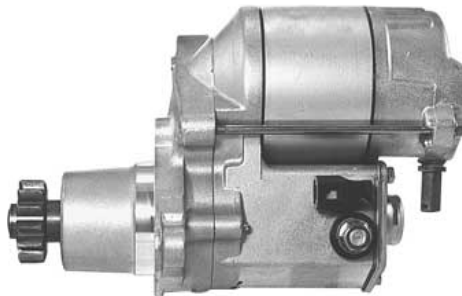

17382 12V/1.2KW/11T/CW
128000-1150