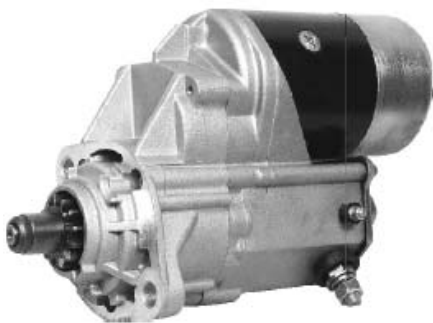

QDJ1277F-000 12V 1KW 9T CW
TOYOTA 7K

17001 QDJ1277E-000 28100-16041
12V 1KW 9T CCW TOYOTA 4AF

QDJ1277D-000 28100-22030 12V
1KW 9T CW TOYOTA 1ZZ-FE

NIPPONDENSO STARTER

2-1044-ND 16826 12V/1.0KW/9T/CW 028000-8050 TOYOTA COROLLA

16614 2-1754-ND QDJ2206G-000 QDJ1206G-000 24V/4.5KW/11T/CW 12V/2.5KW/10.11T/CW TOYOTA 2J

17615 2-2263-ND 12V/3.0KW/10T/CW 128000-5720

2-1029-ND 16823 12V/1.4KW/9T/CW 028000-9860

2-1614-ND 16831 12V/1.4KW/9T/CW 128000-9730

2-1807-ND 17573
12V/1.4KW/10T/CW 228000-3390

2-1822-ND 17574
12V/1.4KW/11T/CW 228000-3400

2-1442-ND 17579

2-1827-ND 17584
12V/1.2KW/9T/CW 228000-3990

18558 12V/2.5KW/11T/CW
028000-7220

17418 12V/2.7KW/10T/CW
228000-1350

17362 2-1750-ND
12V/2.5KW/13T/CW JOHN DEERE

2-1834-ND 17687
12V/1.2KW/13T/CCW 228000-0820

2-1837-ND 17707

NIPPONDENSO STARTER

2-1835-ND 17715
12V/1.4KW/13T/CCW 228000-5490

2-1836-ND 17716
12V/1.2KW/13T/CCW 228000-5670