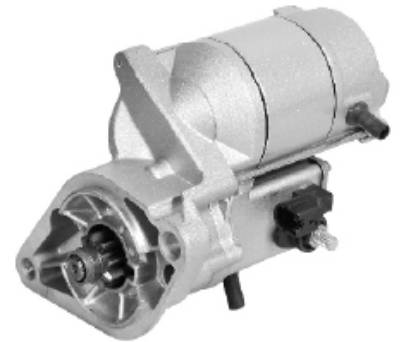

16828 2-1040-ND
12V/1.0KW/9T/CW 028000-8220

QDJ1223B-000 12V/2.2KW/11T/CW
TOYOTA 2L

NIPPONDENSO STARTER

QDJ1223C-000 12V/2.2KW/10T/CW
TOYOTA 3L

QDJ1223A-000 12V/2.2KW/11T/CW
KIA

QDJ1223F-000 03111-4140
OK55218400A 12V/2.2KW/10T/CW
KIA

QDJ1223L-000 12V/2.2KW/11T/CW

NIPPONDENSO STARTER

QDJ1223M-000 12V/2.2KW/9T/CW

QDJ1223N-000 12V/2.2KW/10T/CW

17532 2-1696-ND
12V/1.4KW/9T/CW 228000-3210

17240 2-1197-ND
12V/1.2KW/9T/CW 128000-7010

18400 2-2658-ND
12V/1.4KW/9T/CW 228000-0980

2-1037-ND 16830
12V/2.5KW/11T/CW
028000-5580 TOYOTA

17998 12V/0.8KW/9T/CW
428000-3390

32630 12V/1.0KW/9T/CW
228000-7580

17198 12V/2.7KW/10T/CW 228000-4940

2-2708-ND 17290
12V/2.5KW/11T/CW
128000-4110

2-2709-ND 17292
12V/2.5KW/11T/CW
128000-5090