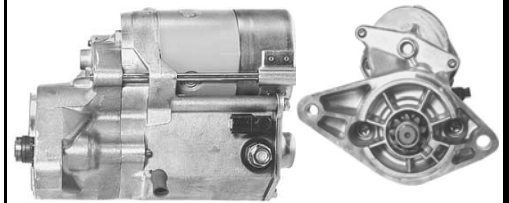

QDJ1277F-000 12V 1KW 9T CW
TOYOTA 7K

17001 QDJ1277E-000 28100-16041
12V 1KW 9T CCW TOYOTA 4AF

QDJ1277D-000 28100-22030 12V
1KW 9T CW TOYOTA 1ZZ-FE

NIPPONDENSO STARTER

2-1044-ND 16826 12V/1.0KW/9T/CW 028000-8050 TOYOTA COROLLA

16614 2-1754-ND QDJ2206G-000 QDJ1206G-000 24V/4.5KW/11T/CW 12V/2.5KW/10.11T/CW TOYOTA 2J

17615 2-2263-ND 12V/3.0KW/10T/CW 128000-5720

2-1029-ND 16823 12V/1.4KW/9T/CW 028000-9860

2-1614-ND 16831 12V/1.4KW/9T/CW 128000-9730

19855 12V/2.7KW/10T/CW 428000-3140

2-1195-ND 16878

2-1043-ND 16827 12V/ 1KW /9T/ CW TOYOTA COROLLA

2-1393-ND 17020 12V/1.4KW/11T/CW 128000-3500

2-1410-ND 17091

2-1060-ND 17125 12V/1.6KW/9T/CW 128000-5630

2-1200-ND 17202

NIPPONDENSO STARTER

2-1401-ND 17204

2-1459-ND 17216
12V/1.4KW/11T/CW

2-1405-ND 17256
12V/1.4KW/9T/CW 128000-8500

17286 24V/4.5KW/11T/CW 028000-5300 TOYOTA 2D

2-1034-ND 17285

2-1220-ND 17298
12V/1.0KW/9T/CW

17375 12V/1.2KW/15T/CW
028000-7640