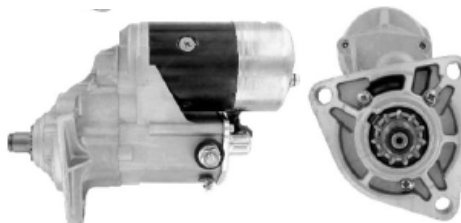

17495 2-1784-ND
12V/1.2KW/9T/CW 228000-1100
12V/1.0KW/9T/CW

17458 12V/2.7KW/10T/CW 228000-
5210

16737 2-1034-ND
12V/1.0KW/9T/CW 028000-5900

17894 12V/1.2KW/10T/CW
428000-2400

QDJ1206C-000

2-2926-ND 17630

NIPPONDENSO STARTER