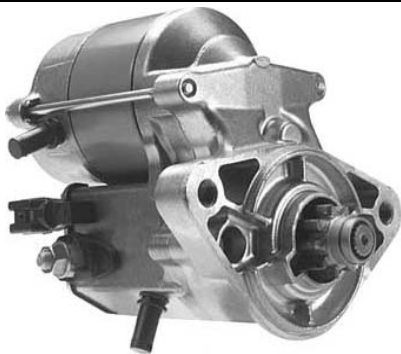

QDJ1277F-000 12V 1KW 9T CW
TOYOTA 7K

17001 QDJ1277E-000 28100-16041
12V 1KW 9T CCW TOYOTA 4AF

QDJ1277D-000 28100-22030 12V
1KW 9T CW TOYOTA 1ZZ-FE

NIPPONDENSO STARTER

2-1044-ND 16826 12V/1.0KW/9T/CW 028000-8050 TOYOTA COROLLA

16614 2-1754-ND QDJ2206G-000 QDJ1206G-000 24V/4.5KW/11T/CW 12V/2.5KW/10.11T/CW TOYOTA 2J

17615 2-2263-ND 12V/3.0KW/10T/CW 128000-5720

2-1029-ND 16823 12V/1.4KW/9T/CW 028000-9860

2-1614-ND 16831 12V/1.4KW/9T/CW 128000-9730

NIPPONDENSO STARTER

2-1703-ND 17520
12V/1.0KW/9T/CW 228000-2310
TOYOTA APRUNNER

2-1708-ND 17523
12V/1.4KW/9T/CW 228000-2740

2-1399/1701-ND 17526
12V/1.2KW/9T/CW 228000-6420

2-1586-ND 17529
12V/1.4KW/9T/CW 228000-1960

2-1707-ND 17530

2-1697-ND 17531
12V/1.2KW/9T/CW 228000-0900

19744 2-2265-ND 12V/2.5KW/11T/CW
028000-9040 TOYOTA

2-1704-ND 17534
12V/1.4KW/13T/CCW 228000-0830

2-1698-ND 17536
12V/1.2KW/9T/CW 228000-3280

2-1706-ND 17537
12V/1.2KW/9T/CW 228000-1620