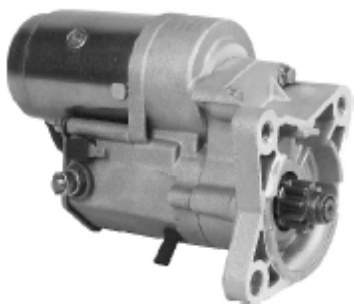

16614 2-1754-ND QDJ2206G-000 QDJ1206G-000 24V/4.5KW/11T/CW 12V/2.5KW/10.11T/CW TOYOTA 2J

17615 2-2263-ND 12V/3.0KW/10T/CW 128000-5720

2-1029-ND 16823 12V/1.4KW/9T/CW 028000-9860

2-1614-ND 16831 12V/1.4KW/9T/CW 128000-9730

17885 2-2387-ND
12V/1.4KW/9T/CW 428000-1511

2-2238-ND 18151
12V/2.0KW/11T/CW 028000-7370

18630 12V/1.4KW/9T/CW 428000-3170

17671/17707 2-1837-ND
12V/1.4KW/9T/CW 228000-5300

18178 12V/2.0KW/15T/CW 128000-7300