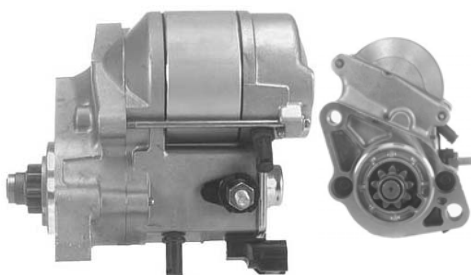

NIPPONDENSO STARTER

2-1703-ND 17520
12V/1.0KW/9T/CW 228000-2310
TOYOTA APRUNNER

2-1708-ND 17523
12V/1.4KW/9T/CW 228000-2740

2-1399/1701-ND 17526
12V/1.2KW/9T/CW 228000-6420

2-1586-ND 17529
12V/1.4KW/9T/CW 228000-1960

2-1707-ND 17530

2-1697-ND 17531
12V/1.2KW/9T/CW 228000-0900

19744 2-2265-ND 12V/2.5KW/11T/CW
028000-9040 TOYOTA

2-1704-ND 17534
12V/1.4KW/13T/CCW 228000-0830

2-1698-ND 17536
12V/1.2KW/9T/CW 228000-3280

2-1706-ND 17537
12V/1.2KW/9T/CW 228000-1620