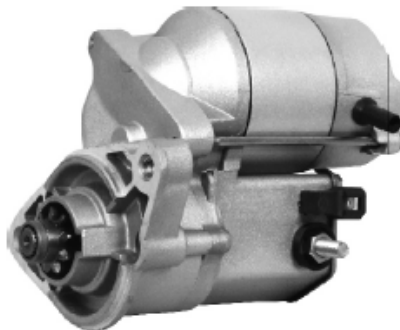

16833 2-1050-ND
12V/1.0KW/9T/CW 028000-9260
TOYOTA VAN